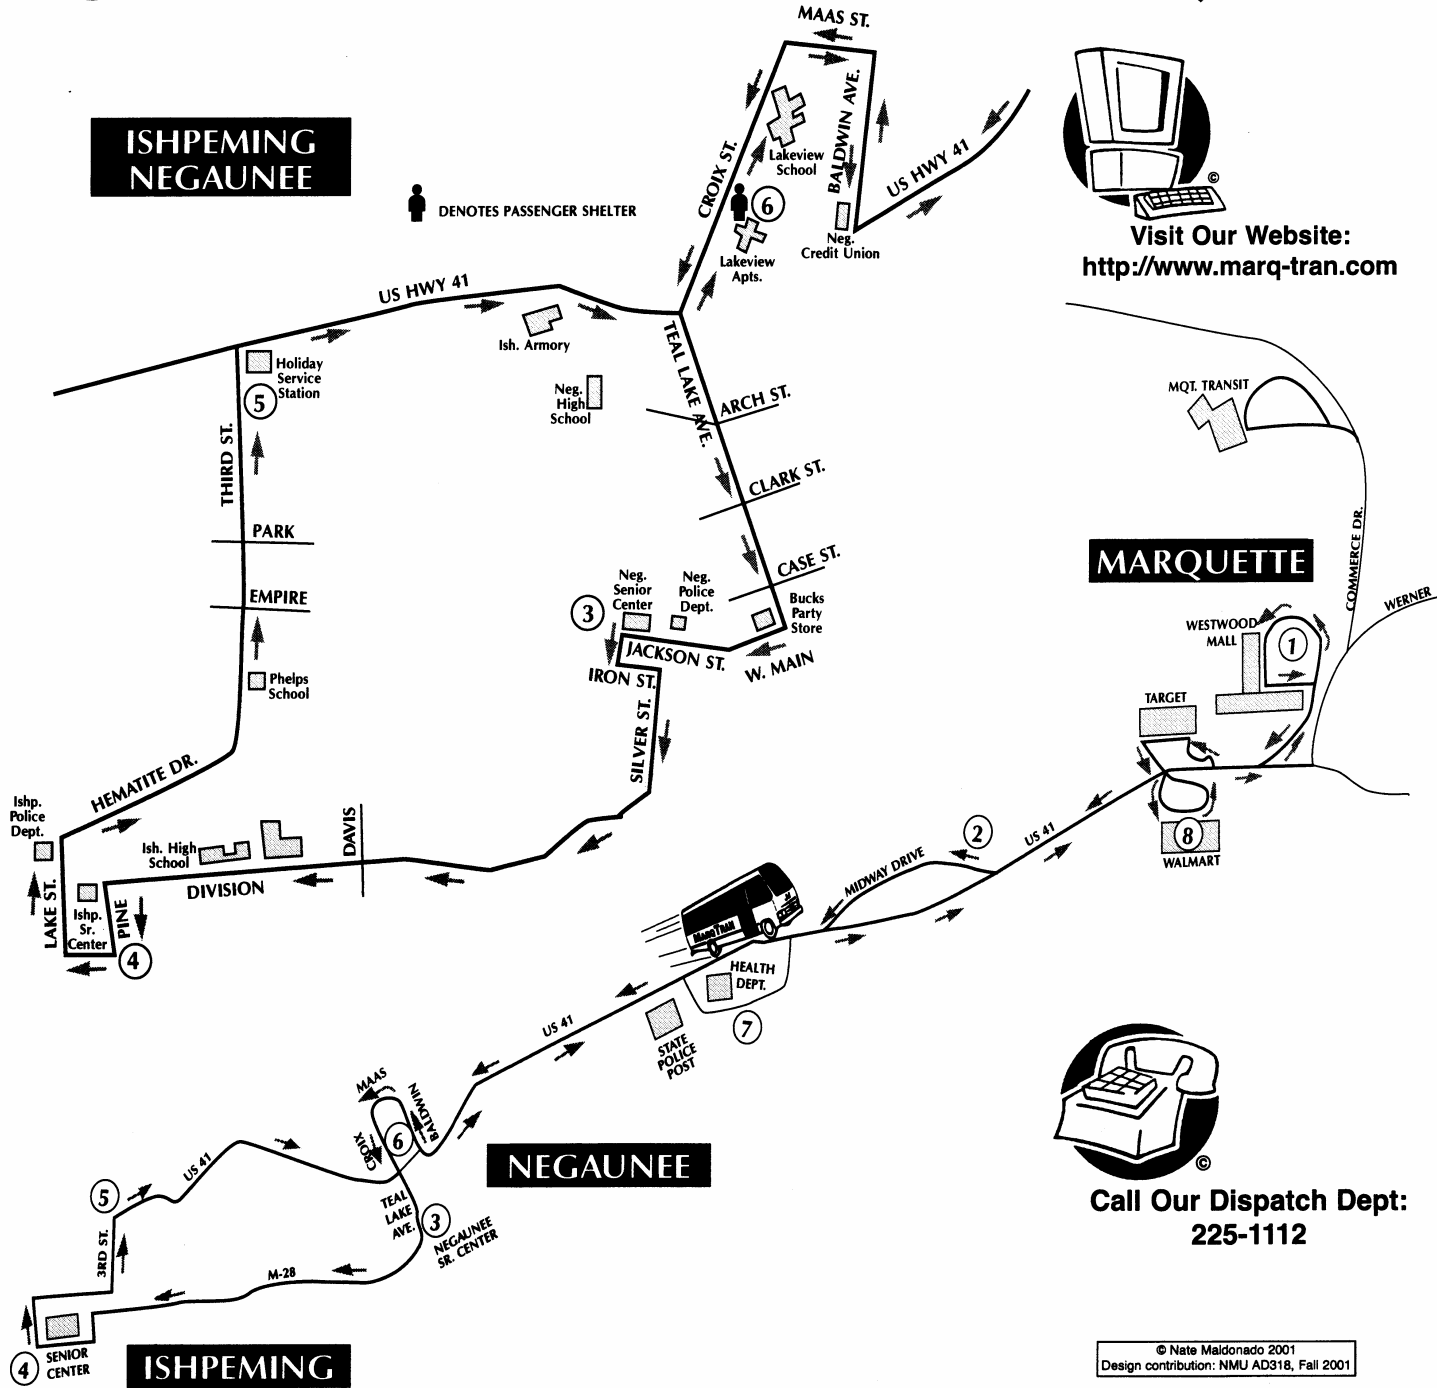

ISHPEMING ♦ NEGAUNEE ♦ MARQUETTE

marqtran
MARQUETTE COUNTY TRANSPORTATION SYSTEM

**ISHPEMING
NEGAUNEE**

 DENOTES PASSENGER SHELTER

Visit Our Website:
<http://www.marq-tran.com>

MARQUETTE

Call Our Dispatch Dept:
225-1112

© Nate Maldonado 2001
Design contribution: NMU AD318, Fall 2001

**ISHPEMING
NEGAUNEE
MARQUETTE**

SCHEDULE

**MARQUETTE
COUNTY
TRANSIT
AUTHORITY**

1325 Commerce Drive
Marquette, MI 49855

Voice 1-906-225-1112
FAX 1-906-225-0682
marqtran@Marq-Tran.com
www.marq-tran.com