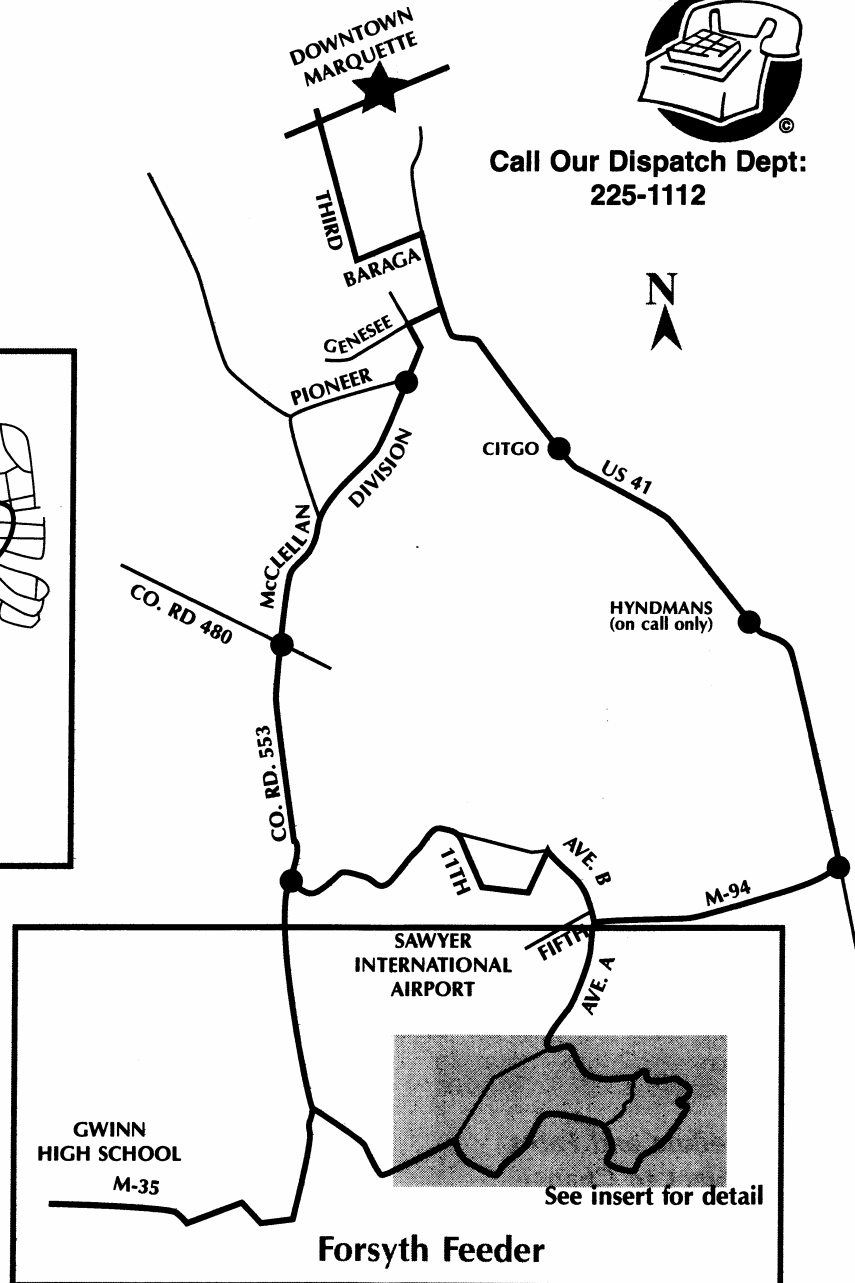

© Nate Maldonado 2001
Design contribution: NEMU AD318, Fall 2001